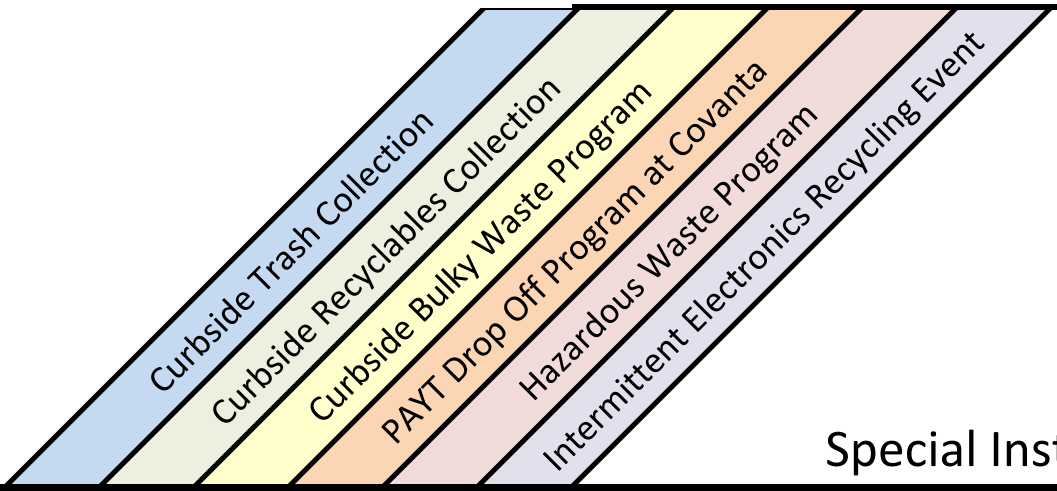

Special Instructions

Household Items cont.						
Sinks, Steel				X		
Smoke Alarms/Detectors	X					
Sofas, Sleeper			X	X		
Stereos/Speakers	X					X May be brought to a scheduled Electronics Recycling Event.
Stoves				X		X May be brought to a scheduled Electronics Recycling Event.
Sump Pumps, Electric	X					X May be brought to a scheduled Electronics Recycling Event.
Tablets	X					X May be brought to a scheduled Electronics Recycling Event.
Televisions (incl. Console Types)						X Goodwill Industries accepts them or you may bring them to a scheduled Electronics Recycling Event for a small fee.
Thermometers, Mercury					X	
Thermostats, Mercury					X	
Toaster Ovens	X					X May be brought to a scheduled Electronics Recycling Event.
Toilets				X		
Toys, Oversized Plastic			X	X		
Typewriters	X					X May be brought to a scheduled Electronics Recycling Event.
VCRs	X			X		X May be brought to a scheduled Electronics Recycling Event.
Walkie-Talkies	X					X May be brought to a scheduled Electronics Recycling Event.
Washers				X		X May be brought to a scheduled Electronics Recycling Event.
Yard/Garden Items						
Brush				X		Must be bundled or 4' long x 2' diameter.
Electric Yard Care Items	X					X May be brought to a scheduled Electronics Recycling Event.
Fencing, Chain Link				X