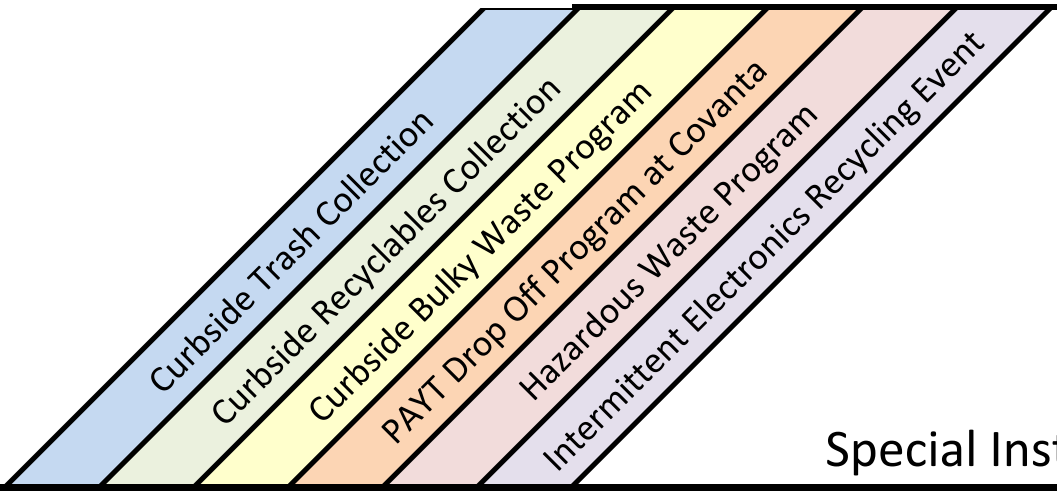

Special Instructions

Automotive/Garage						
Antifreeze					X	
Antifreeze Bottles, Empty	X					
Batteries, Automobile				X	X	No cost
Brake Fluid					X	
Engine Degreaser					X	
Gasoline					X	
Glass, Automobile	X					Must be broken down for curbside collection.
Kerosene					X	
Motor Oil Bottles, Empty	X					
Motor Oil, Used					X	
Tires, Automobile			X	X		Maximum of 17.5 for the PAYT Drop Off Program.
Transmission Fluid					X	
Chemical/Cleaner/Paint Items						
Aerosol Cans, Empty, Non-hazardous		X				Only from food, laundry or health and beauty products.
Aerosol Cans, Empty, Hazardous	X					
Aerosol Cans, Full					X	
Drain Cleaners					X	
Insect Sprays					X	
Moth Balls					X	
Oven Cleaners					X	
Paint Cans, Latex	X					Open can to let paint dry then throw away without lid.
Paint Cans, Oil					X	