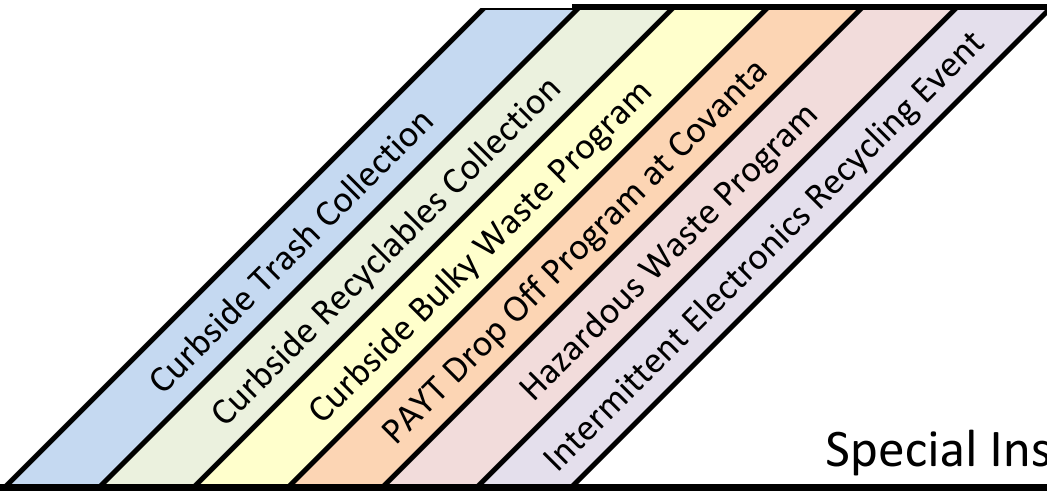

Special Instructions

Yard/Garden Items cont.						
Fencing, Wood			X	X		
Flower Pots	X					
Grass Clippings				X		Must be in a CLEAR plastic bag at no cost.
Hedge Clippings				X		Must be in a CLEAR plastic bag at no cost.
Hoses, Garden	X					
Leaves				X		Must be in a CLEAR plastic bag at no cost.
Logs				X		
Patio Furniture	X		X	X		Must be broken down for curbside collection.
Playground Equipment, Plastic			X	X		
Pool Vacuums, Auto/Robot	X					X
Posts, Wood			X	X		
Stumps				X		
Trash Cans	X			X		Must be broken down for curbside collection.
Tree Limbs				X		Must be less than 4" diameter.
Yard Waste				X		Must be in a CLEAR plastic bag at no cost.