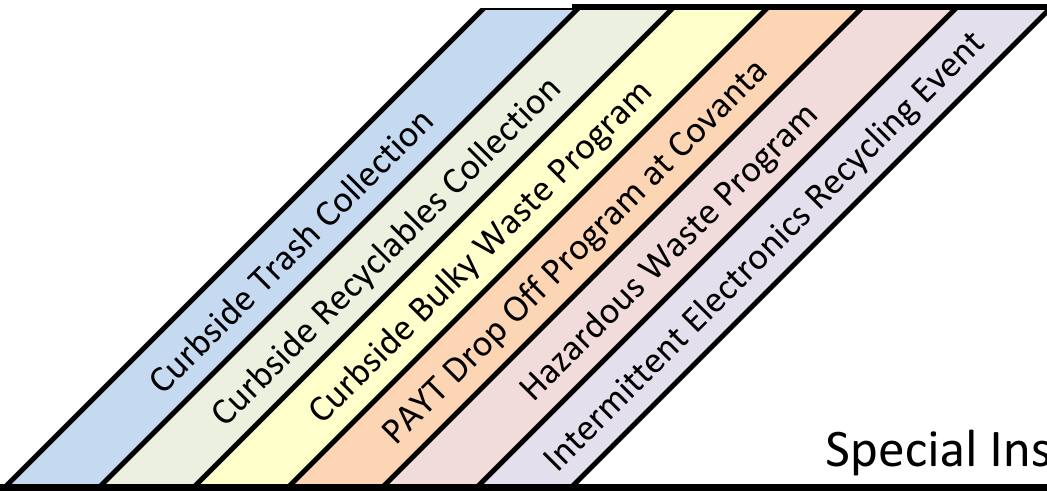

Special Instructions

Construction/Demolition Items cont.							
Pallets, Wood	X			X			Must be broken down for curbside collection.
Pipes				X			
Plasterboard				X			
Plywood	X			X			Must be broken down for curbside collection.
Roofing Materials				X			
Rubble				X			
Sheetrock				X			
Siding, Metal				X			
Siding, Vinyl	X			X			Must be broken down for curbside collection.
Singles				X			
Tile	X			X			
Wallboard				X			
Windows			X	X			
Wood, Pressure-treated or Regular	X		X	X			Must be broken down for curbside collection.
Household Items							
Air Conditioners				X			
Appliances, Freon bearing				X			
Baby Monitors	X					X	May be brought to a scheduled Electronics Recycling Event.
Batteries, Button					X		
Batteries, Lithium				X			Also can bring them to the DPU Administration Office at City Hall for recycling.