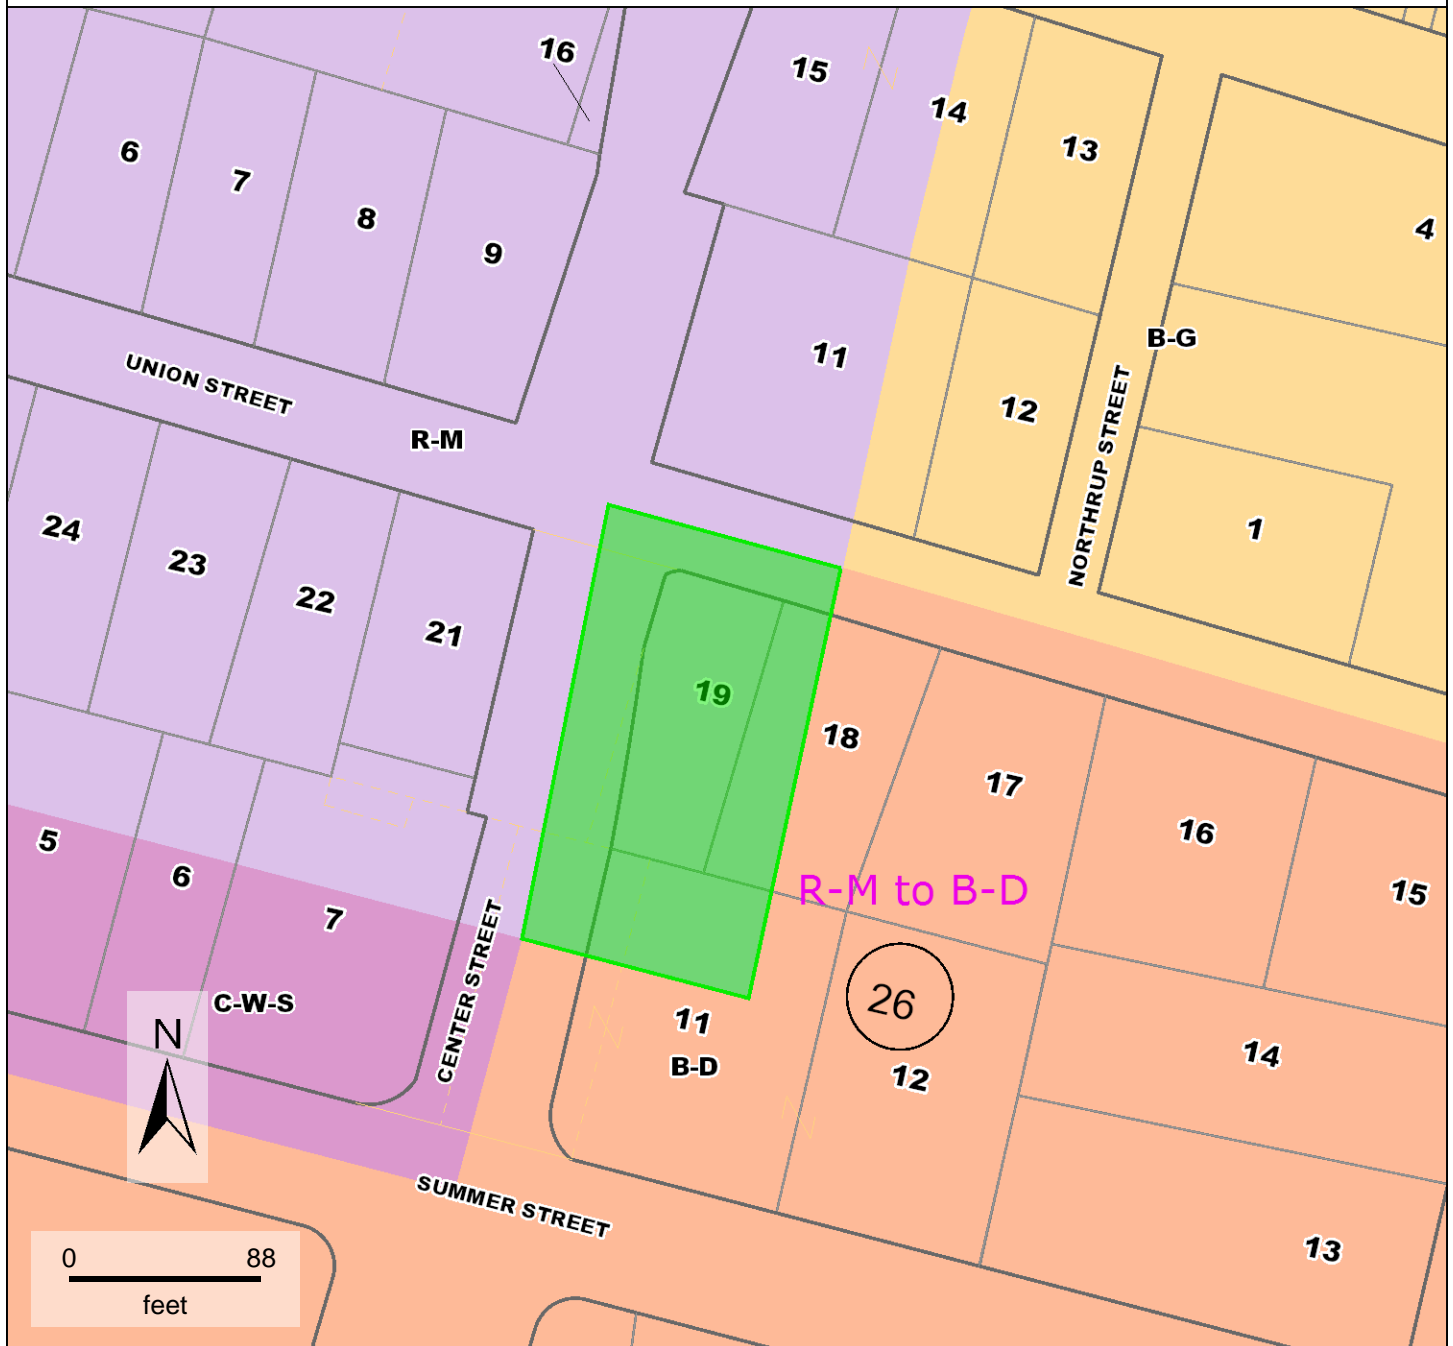

High Density Multi-Family Residential (R-M) to Downtown Business (B-D)

Property Information

Property ID
 Location
 Owner

MAP FOR REFERENCE ONLY
 NOT A LEGAL DOCUMENT

The City of Pittsfield makes no claims, no representations, and no warranties, expressed or implied, concerning the validity (expressed or implied), the reliability, or the accuracy of the GIS data and GIS data products furnished by the City, including the implied validity of any uses of such data. The use of this data, in any such manner, shall not supercede any federal, state or local laws or regulations.