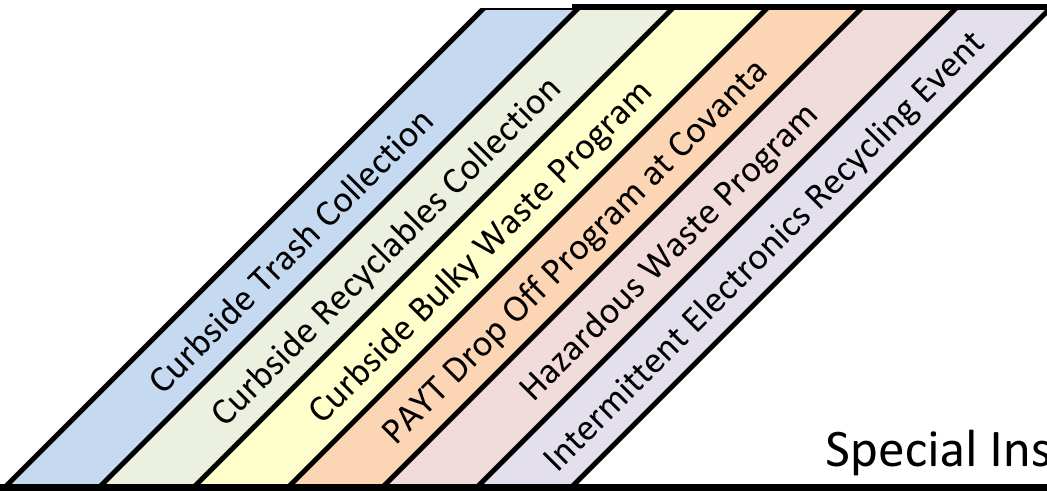

Special Instructions

Household Items cont.						
Sinks, Steel				X		
Smoke Alarms/Detectors	X					
Sofas, Sleeper			X	X		
Stereos/Speakers	X					X May be brought to a scheduled Electronics Recycling Event.
Stoves				X		X May be brought to a scheduled Electronics Recycling Event.
Sump Pumps, Electric	X					X May be brought to a scheduled Electronics Recycling Event.
Tablets	X					X May be brought to a scheduled Electronics Recycling Event.
Televisions (incl. Console Types)						X Goodwill Industries accepts them or you may bring them to a scheduled Electronics Recycling Event for a small fee.
Thermometers, Mercury					X	
Thermostats, Mercury					X	
Toaster Ovens	X					X May be brought to a scheduled Electronics Recycling Event.
Toilets				X		
Toys, Oversized Plastic			X	X		
Typewriters	X					X May be brought to a scheduled Electronics Recycling Event.
VCRs	X			X		X May be brought to a scheduled Electronics Recycling Event.
Walkie-Talkies	X					X May be brought to a scheduled Electronics Recycling Event.
Washers				X		X May be brought to a scheduled Electronics Recycling Event.
Yard/Garden Items						
Brush				X		
Electric Yard Care Items	X					X May be brought to a scheduled Electronics Recycling Event.
Fencing, Chain Link				X