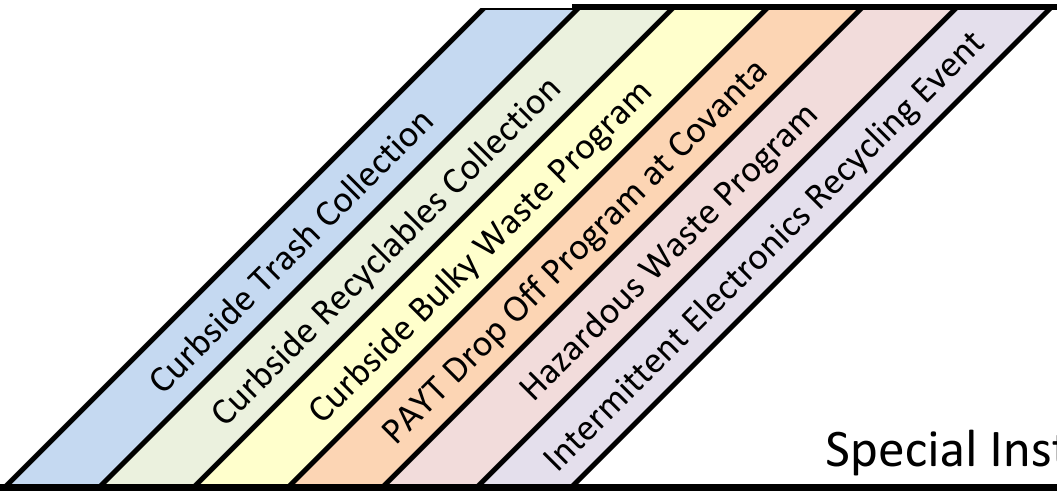

Special Instructions

Yard/Garden Items cont.						
Fencing, Wood			X	X		
Flower Pots	X					
Grass Clippings				X		Must be in a CLEAR plastic bag at no cost.
Hedge Clippings				X		Must be in a CLEAR plastic bag at no cost.
Hoses, Garden	X					
Leaves				X		Must be in a CLEAR plastic bag at no cost.
Logs				X		
Patio Furniture	X		X	X		Must be broken down for curbside collection.
Playground Equipment, Plastic			X	X		
Pool Vacuums, Auto/Robot	X					X
Posts, Wood			X	X		
Stumps				X		
Trash Cans	X			X		Must be broken down for curbside collection.
Tree Limbs				X		Must be less than 4" diameter.
Yard Waste				X		Must be in a CLEAR plastic bag at no cost.